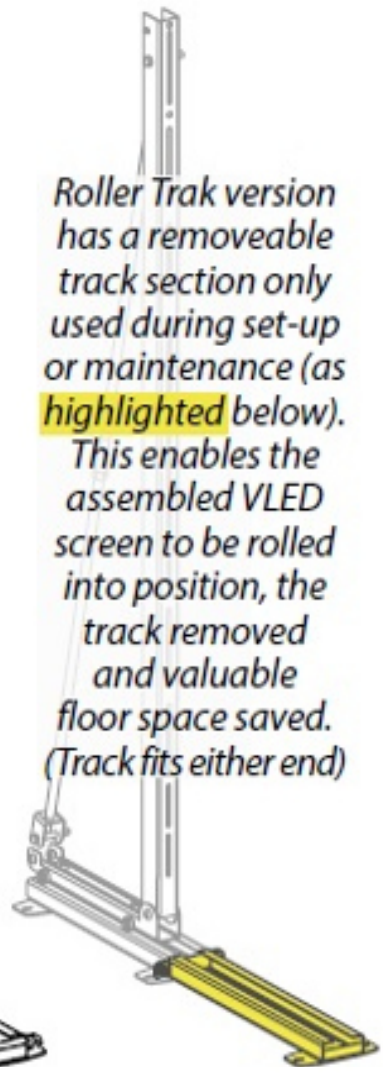

Floor Fixed

Free Standing

Masts (mm)
2000

Use stage weights to counterbalance video wall

Roller Trak
Compact to wall window version

Roller Trak version has a removable track section only used during set-up or maintenance (as highlighted below). This enables the assembled VLED screen to be rolled into position, the track removed and valuable floor space saved. (Track fits either end)