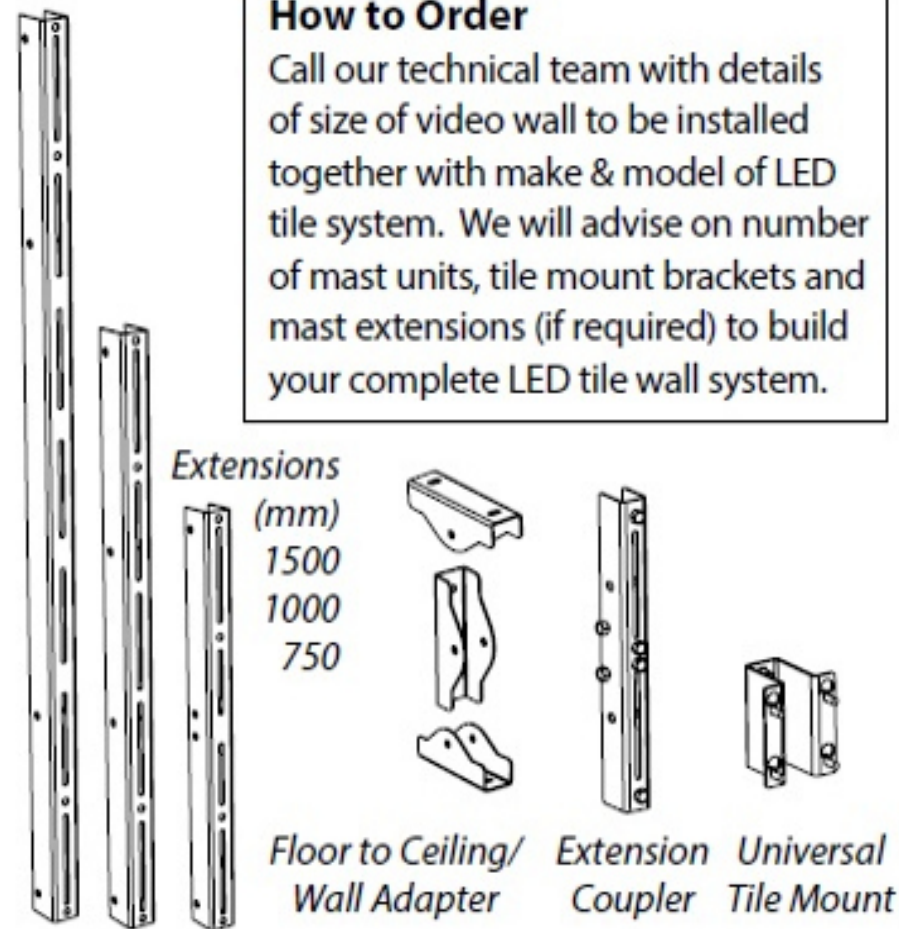

Floor Fixed

Free Standing

Masts (mm)
2000

Use stage weights to counterbalance video wall

Roller Trak
Compact to wall window version

Roller Trak version has a removable track section only used during set-up or maintenance (as highlighted below). This enables the assembled VLED screen to be rolled into position, the track removed and valuable floor space saved. (Track fits either end)

Mast Versions

<i>Order Code</i>	
LDFF	Floor Fixed System
LDFS	Free standing System
LDRT	Roller-Trak System

Extensions

<i>Order Code</i>	
LDE75	750mm Extension
LDE100	1000mm Extension
LDE150	1500mm Extension

How to Order
Call our technical team with details of size of video wall to be installed together with make & model of LED tile system. We will advise on number of mast units, tile mount brackets and mast extensions (if required) to build your complete LED tile wall system.