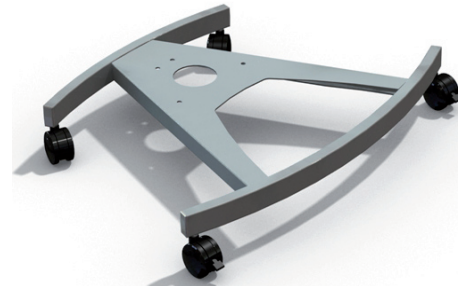

UNIGOL[®] Axia[®] *the new artform in plasma stand design*

INSTRUCTION MANUAL / AUFBAUANLEITUNG AXIA STANDS, TROLLEYS AND COMPONENTS

Thank You!

for choosing a UNICOL product which is designed and manufactured using state of the art technology and materials. According to our policy of steady development and improvement, we reserve the rights to make changes in specifications concerning equipment, material and design of this product at any time without notice.

Screws / Schrauben: 4x M10x25

3:

Screws / Schrauben:
2x M6xM12

4:

Screws / Schrauben:
4x M10xM25

5:

Glass Shelf / Glasplatte:

Screws / Schrauben:
2x M6x12

CAUTION: Ensure all fittings are correctly tightened before installing a flatscreen!
ACHTUNG: Alle Schrauben müssen fest angezogen sein, bevor der Monitor installiert wird!

Parts/Teile:

1x AXP (Stand)

1x AXT (Trolley)