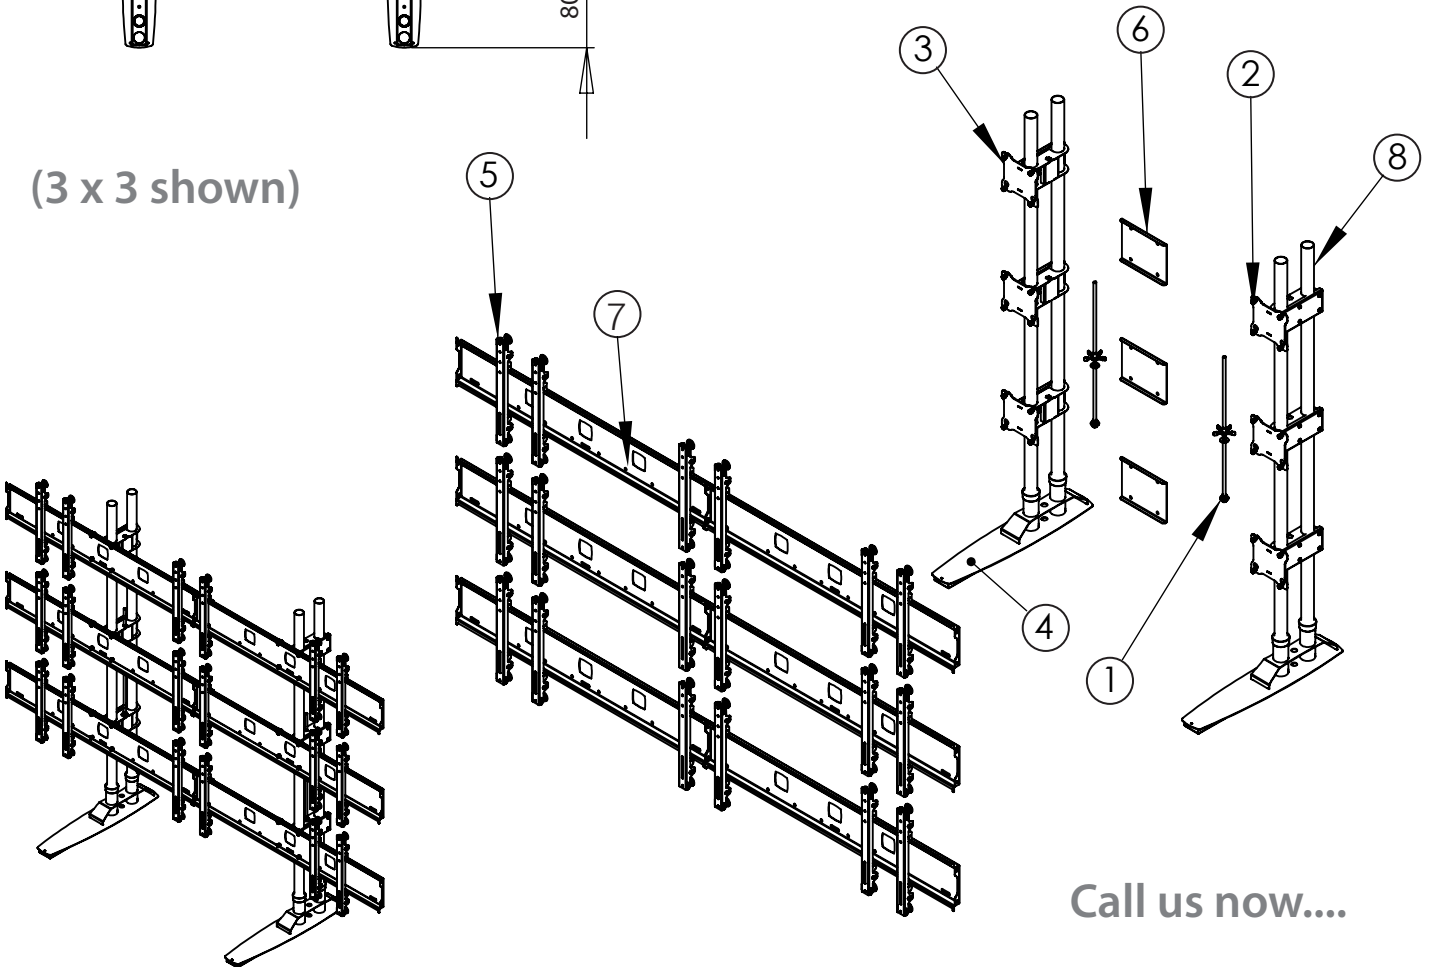

These video wall units, based upon our latest Screen Rail system and utilising our well proven Unicol column structures are quick and easy to assemble yet robust and reliable in use.

Initial screen set-up is made all the easier by a neat screw jack system. Once set the structure can be part dismantled for relocation / speedy reassembly whenever required.

UNICOL[®]

Simplex[™]

Video Wall System

(3 x 3 shown)

PARTS LIST:

1. Height Adjusters
2. Screen Clamps (Right)
3. Screen Clamps (Left)
4. Base Units
5. Screen Adjustable Arms
6. MDU Joiners
7. MDU Back Plates
8. Columns