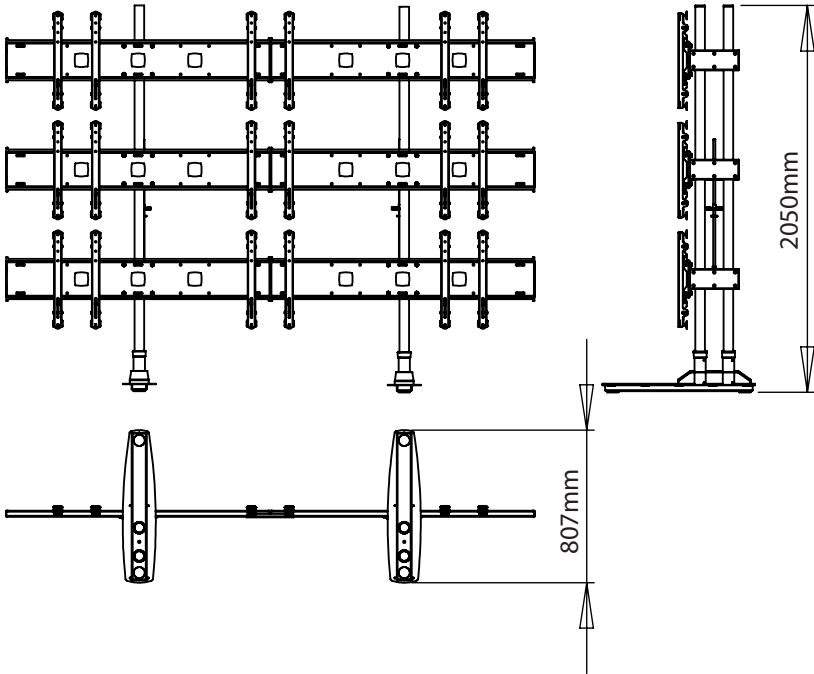

UNICOL®

Simplex™

Video Wall System

Video Walls Simplified

- * Ideal for screens 40" to 55" (screens up to 35Kg)
- * Safe screw adjustment system for screen height set-up
- * Rapid dismantling / reassembly for storage or transportation
- * Height options easily achieved by changing column uprights
- * Individual screen adjustment – all directions and in all planes
- * Bases include bolt down facility for use whenever required

These video wall units, based upon our latest Screen Rail system and utilising our well proven Unicol column structures are quick and easy to assemble yet robust and reliable in use.

Initial screen set-up is made all the easier by a neat screw jack system. Once set the structure can be part dismantled for relocation / speedy reassembly whenever required.

Call us for technical advice - Please state make & model of screens

Order Code

- SIM1** 3 x 3 - typical 46"
- SIM2** 3 x 3 - typical 55"
- SIM3** 4 x 3 - typical 46"
- SIM4** 4 x 3 - typical 55"

UNICOL Willi-Grasser-Str.15 D-91056 Erlangen +49(0)9131 9405 800 info@unicol.de www.unicol.de

UNICOL[®]

Simplex[™]

Video Wall System

(3 x 3 shown)

PARTS LIST:

1. Height Adjusters
2. Screen Clamps (Right)
3. Screen Clamps (Left)
4. Base Units
5. Screen Adjustable Arms
6. MDU Joiners
7. MDU Back Plates
8. Columns