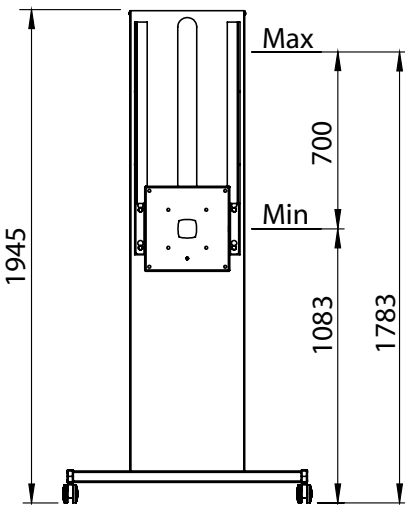

Length of travel 700mm
To centre of screen:
Min - 1083mm
Max - 1783mm

Smooth
Powered
Operation

Rear of Unit

Typically
71-98"
screens

150kg
MAX

Rhobus PowaLift Trolley

Order Code Screen size

RHPL100HD 71" to 98"