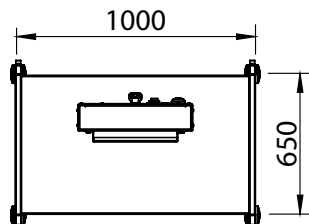

Length of travel 700mm
To centre of screen:
Min - 1083mm
Max - 1783mm

Smooth
Powered
Operation

Rear of Unit

Typically
71-98"
screens

150kg
MAX

Rhobus PowaLift Trolley

Order Code Screen size

RHPL100HD 71" to 98"