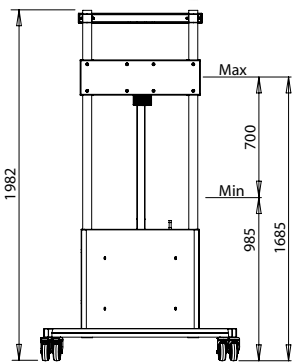

Supplied with screen mount, hand held remote and manual switch as standard.

Length of travel 700mm  
To centre of screen:  
Min - 985mm  
Max - 1685mm

AVMW31

AVMT31

Smooth Powered Operation

Rear of unit shown with 4-way power socket, antenna, power-in, USB & cord switch socket