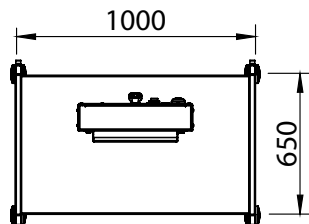

Length of travel 700mm  
To centre of screen:  
Min - 1083mm  
Max - 1783mm

Smooth  
Powered  
Operation

Typically  
71-98"  
screens

150kg  
MAX