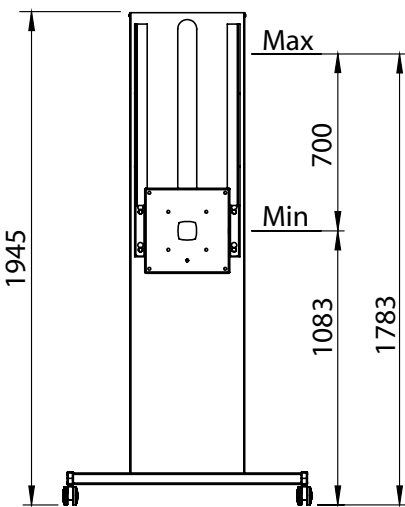

UNICOL®

RHOBUS® PowaLift

Electronic control & PowaLift technology combine in this versatile heavy duty unit.

Based on our successful and elegant Rhobus range this heavy duty trolley, operated by wireless remote or manual switch, can command screens to rise or descend smoothly through 700mm, stopping safely at any point.

These units serve many requirements, particularly in the field of Special Needs, enabling young children or wheel chair users to interact with touch screens. 'Touch of a button' height control also makes it easy to move from one location to another through doorways.

Supplied with screen mount, hand held remote and manual switch as standard.

- Safe, smooth operation
- Well proven technology
- For screens 71 to 98 inch
- Quality, long life components
- Static floor to wall units also available
- Controllable by remote fob, cord switch or direct from your laptop (USB1) - all supplied with unit

Length of travel 700mm
To centre of screen:
Min - 1083mm
Max - 1783mm

Smooth
Powered
Operation

Typically
71-98"
screens

150kg
MAX

Rhobus PowaLift Trolley

Order Code   Screen size

RHPL100HD   71" to 98"

Please state make & model of screen

Powalift-Sep16

UNICOL Willi-Grasser-Str.15 D-91056 Erlangen +49(0)9131 9405 800 info@unicol.de www.unicol.de