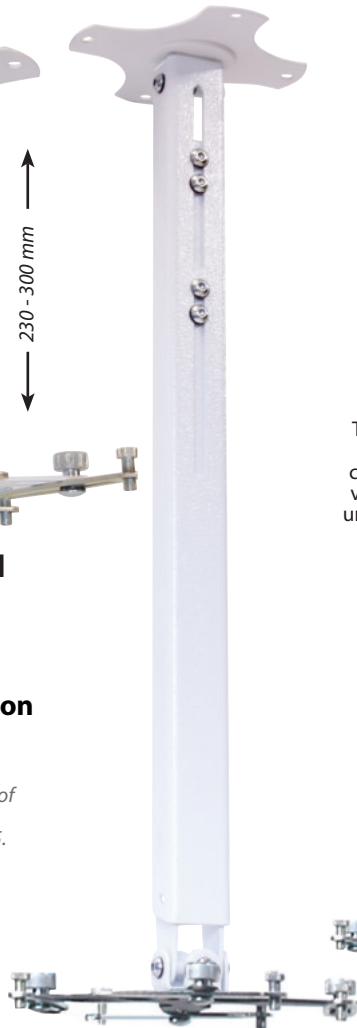

These universal mounts offer a wide range of adjustment not only to cover widely differing projector screw fixing centres but also allow clearance for contour variations often found in projector design. A universal screw pack to cover most projectors is included.

Typical GKU1 version

Typical GKU1 version

230 - 300 mm

Gyrolock Universal

Order Code	Height
GKU1	230 to 300mm
GKU2	230 to 700mm

Camera Screw Version

GK0	230 to 700mm
------------	--------------

These products are the subject of UK and USA design rights. UK Registered Design 3011575. UK Trade Mark 2244062. US Patent 10/049390.

GKUX Compact

Gyrolock Compact

Easy installation
Fixed height

Order Code
GKUX

Gyrolock Long

Adjustable from 700 to 1200mm

Order Code
GKU3

Typical KPR column version universal kit

Column Version Universal Kits

Order Code	Column mm
KPR15CB	500
KPR110CB	1000
KPR120CB	2000
KPR130CB	3000

GK0 camera screw version

GKUT1 truss clamp version

230 - 300 mm

Truss Clamp Version

Universal mount with standard truss clamp fitting. For all trusses 45 – 55mm dia.