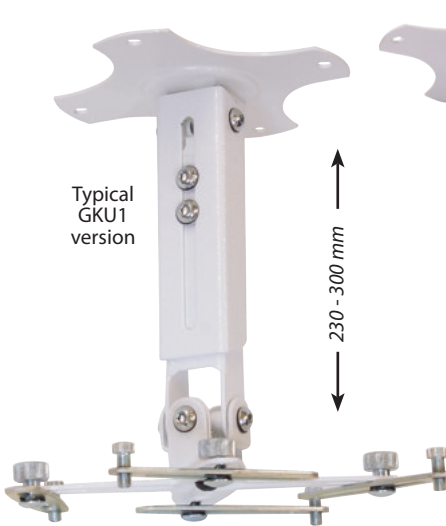

UNICOL[®]

GYROLOCK

THE UNIVERSAL MOUNT RANGE FOR PROJECTORS UP TO 12KG

Installer friendly . Compact & Extended . Column kits . Truss Clamp

Supporting You

UNICOL®

GYROLOCK

Gyrolock® ~ With Universal Mounts

These universal mounts offer a wide range of adjustment not only to cover widely differing projector screw fixing centres but also allow clearance for contour variations often found in projector design. A universal screw pack to cover most projectors is included.

Typical GKU1 version

Typical GKU1 version

230 - 300 mm

Gyrolock Universal

Order Code	Height
GKU1	230 to 300mm
GKU2	230 to 700mm

Camera Screw Version

GK0	230 to 700mm
------------	--------------

These products are the subject of UK and USA design rights. UK Registered Design 3011575. UK Trade Mark 2244062. US Patent 10/049390.

Column Version Universal Kits

Order Code	Column mm
KPR15CB	500
KPR110CB	1000
KPR120CB	2000
KPR130CB	3000

GK0 camera screw version

GKUT1 truss clamp version

230 - 300 mm

Truss Clamp Version

Universal mount with standard truss clamp fitting. For all trusses 45 – 55mm dia.