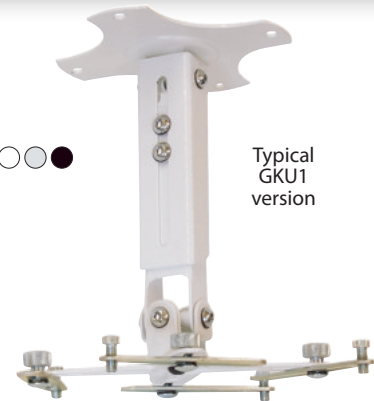

UNICOL[®]

GYROLOCK

THE UNIVERSAL MOUNT RANGE FOR PROJECTORS UP TO 12KG

Installer friendly . Compact & Extended . Column kits . Truss Clamp

Supporting You

UNICOL®

GYROLOCK

Gyrolock® ~ With Universal Mounts

These universal mounts offer a wide range of adjustment not only to cover widely differing projector screw fixing centres but also allow clearance for contour variations often found in projector design. A universal screw pack to cover most projectors is included.

Typical GKU1 version

Typical GKU1 version

230 - 300 mm

Gyrolock Universal

Order Code	Height
GKU1	230 to 300mm
GKU2	230 to 700mm

Camera Screw Version

GK0	230 to 700mm
------------	--------------

These products are the subject of UK and USA design rights. UK Registered Design 3011575. UK Trade Mark 2244062. US Patent 10/049390.

Column Version Universal Kits

Order Code	Column mm
KPR15CB	500
KPR110CB	1000
KPR120CB	2000
KPR130CB	3000

GK0 camera screw version

GKUT1 truss clamp version

230 - 300 mm

Truss Clamp Version

Universal mount with standard truss clamp fitting. For all trusses 45 – 55mm dia.