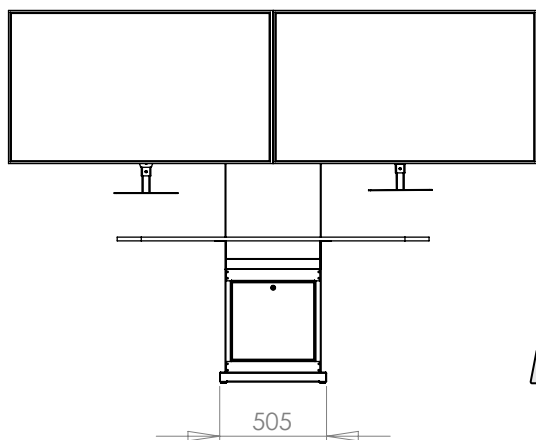

Supporting You

UNICOL®

RHOBUS® Huddle

Specifications

Table Top options include different shapes & cut outs.

Single, twin & triple screen options.

Features

- * Premium boardroom quality
- * Tough stylish modular construction
- * Fully unified wireless connectivity
- * Discreet cable management
- * Lockable housing for codec/PC etc
- * 4-way power socket included
- * Ideal for collaborative presentations
- * Height adjustable screens & table top