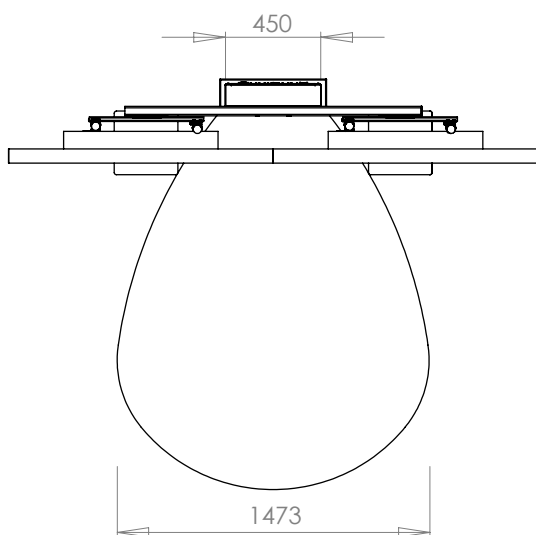

Supporting You

UNICOL®

RHOBUS® Huddle

Specifications

Table Top options include different shapes & cut outs.

Single, twin & triple screen options.

Features

- * Premium boardroom quality
- * Tough stylish modular construction
- * Fully unified wireless connectivity
- * Discreet cable management
- * Lockable housing for codec/PC etc
- * 4-way power socket included
- * Ideal for collaborative presentations
- * Height adjustable screens & table top