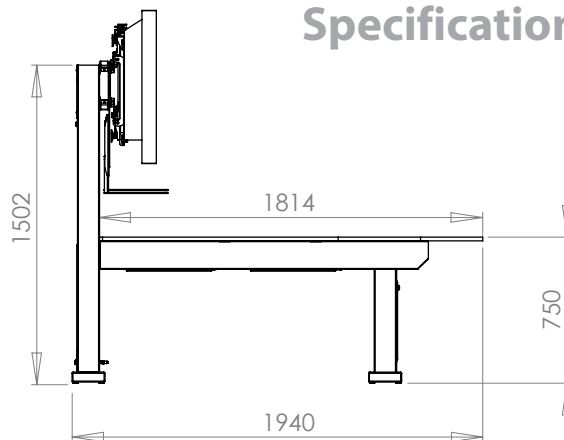

Supporting You

UNICOL®

RHOBUS® Huddle

Specifications

Table Top options include different shapes & cut outs.

Single, twin & triple screen options.

Features

- * Premium boardroom quality
- * Tough stylish modular construction
- * Fully unified wireless connectivity
- * Discreet cable management
- * Lockable housing for codec/PC etc
- * 4-way power socket included
- * Ideal for collaborative presentations
- * Height adjustable screens & table top