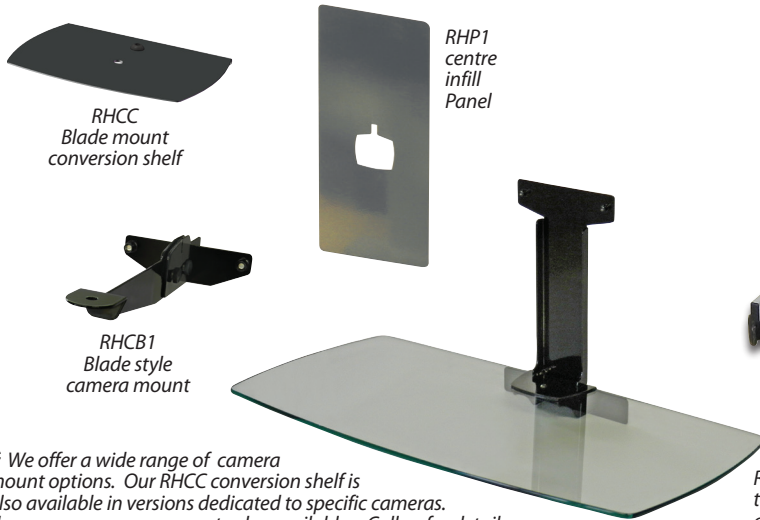

RHGS2 wide
toughened
glass shelf

RHOBUS

Rhobus Accessories

Order Code mm

- **RHGS1** Glass Shelf – 500(w) x 400(d)
- **RHGS2** Glass Shelf – 780(w) x 390(d)
- **RHCB1** Blade style Camera Mount
- **RHCC** Blade mount conversion shelf
- **RHP1** Optional centre infill panel

RHCC
Blade mount
conversion shelf

RHP1
centre
infill
Panel

RHCB1
Blade style
camera mount