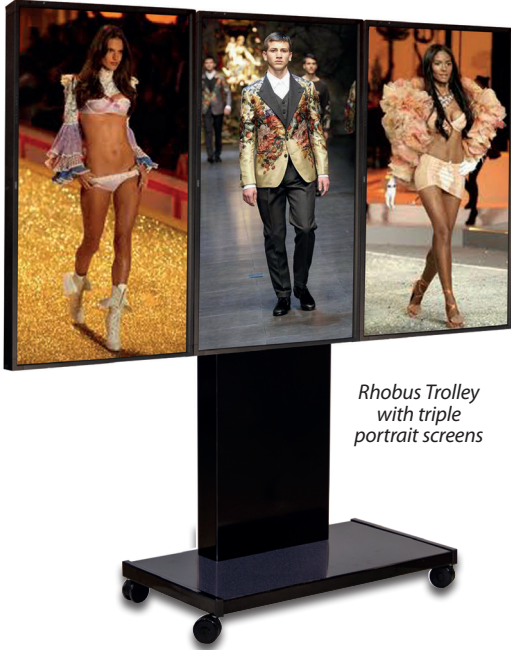

# RHOBUS

Rhobus Trolley with 80inch screen & wide glass shelf

Rhobus Trolley with triple portrait screens

With its clean lines and piano black finish the new Rhobus range of stands and trolleys answers all the needs of the corporate user – from boardroom to exhibition venue.