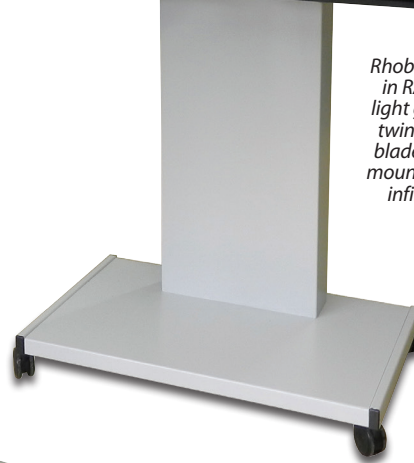

RHGS2 wide
toughened
glass shelf

* We offer a wide range of camera mount options. Our RHCC conversion shelf is also available in versions dedicated to specific cameras. Above screen camera mounts also available – Call us for details.