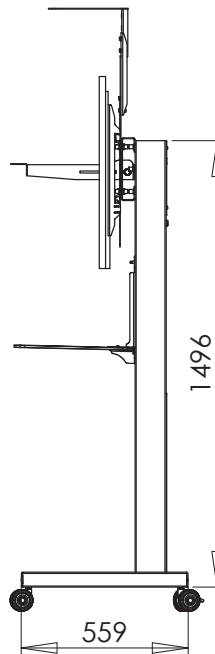

RHOBUS

Rhobus Accessories

Order Code mm

- **RHGS1** Glass Shelf – 500(w) x 400(d)
- **RHGS2** Glass Shelf – 780(w) x 390(d)
- **RHCB1** Blade style Camera Mount
- **RHCC** Blade mount conversion shelf
- **RHP1** Optional centre infill panel

* We offer a wide range of camera mount options. Our RHCC conversion shelf is also available in versions dedicated to specific cameras. Above screen camera mounts also available – Call us for details.

Specifications

Call Our Sales Team: +49(0)9131 9405 800

UNICOL®

info@unicol.de
Willi-Grasser-Str. 15
D-91056 Erlangen

www.unicol.de