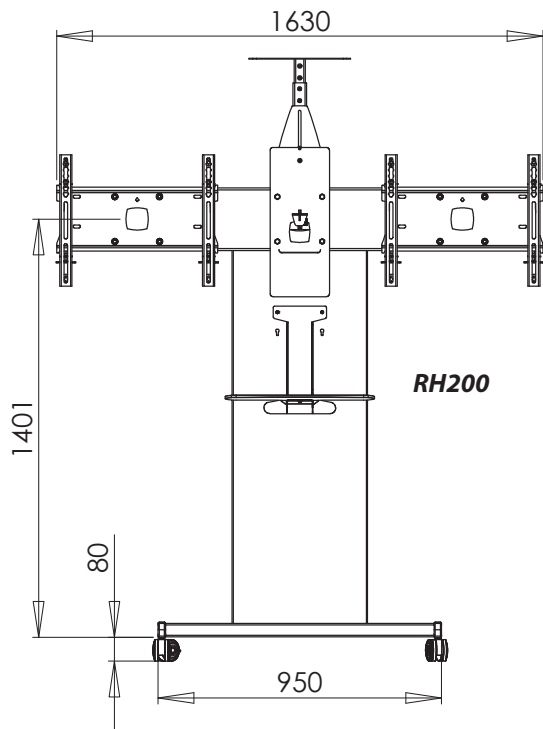

RHOBUS

Rhobus Accessories

Order Code mm

- **RHGS1** Glass Shelf – 500(w) x 400(d)
- **RHGS2** Glass Shelf – 780(w) x 390(d)
- **RHCB1** Blade style Camera Mount
- **RHCC** Blade mount conversion shelf
- **RHP1** Optional centre infill panel

* We offer a wide range of camera mount options. Our RHCC conversion shelf is also available in versions dedicated to specific cameras. Above screen camera mounts also available – Call us for details.

RH200

Specifications

Call Our Sales Team: +49(0)9131 9405 800

UNICOL®

info@unicol.de
Willi-Grasser-Str. 15
D-91056 Erlangen

www.unicol.de