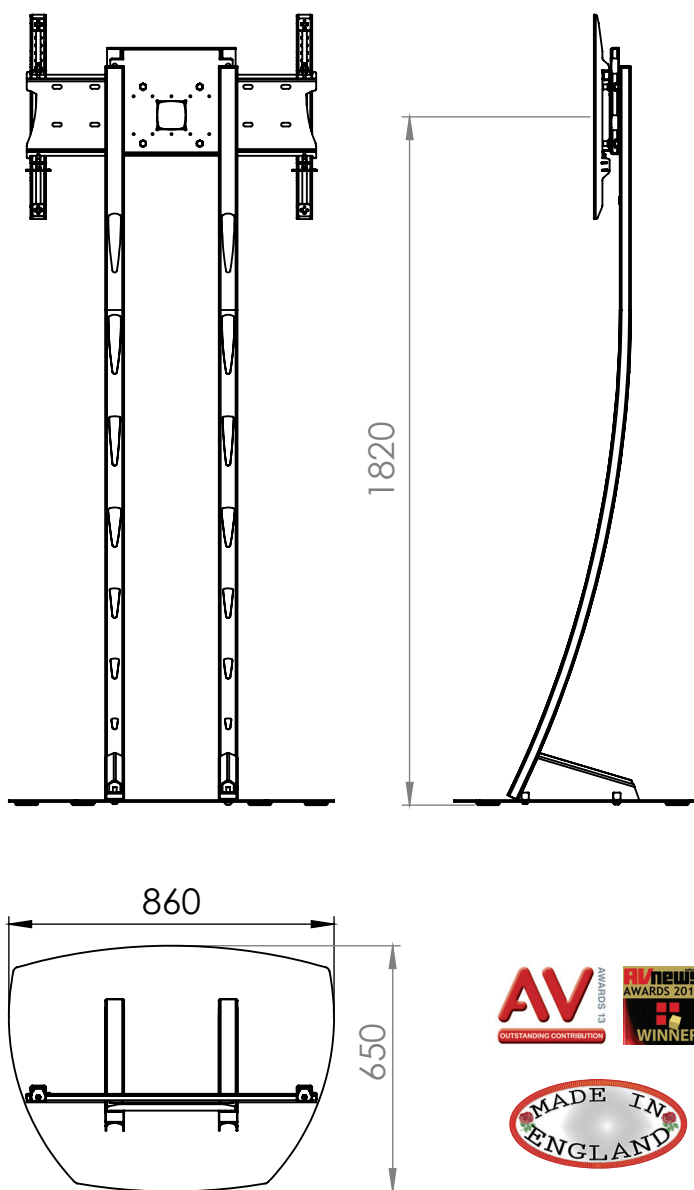

Shown in  
diamond  
silver

Typically  
40-70"  
screens

80kg  
MAX

Order Code

PA2

PAGS

PARAES4EB

Hi-level (up to 70" screens)

Safety Glass Shelf - 50w x 40d

Europlug Socket version

## The inspirational stand system for exhibitions & conferences.

- \* Curved slim design
- \* For screens 40 - 70inch
- \* Neat cable management
- \* Generous 1.8m viewing height

*State screen make & model when ordering*