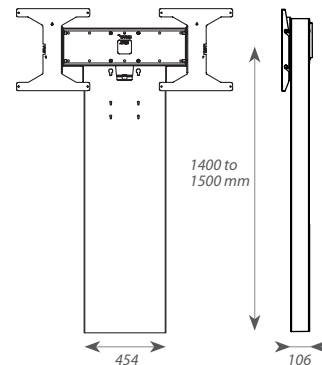

84" display on a
Floor to Wall
Stand

84" display on
a Rhobus HD
Trolley

Stands & Trolleys for 55" & 84" displays

Unicol produce Rhobus stand and trolley models that have heavy duty versions within the range enabling them to be used for both 55" and 84" displays. All rhobus models have ample capacity in the mast section for cabling, PCs and other systems. The heavy duty versions will support a weight of up to 130kg. The display mounts can also be utilised separately for wall mounting.

Wall Mounting

Wall Mount

84 Order Code
PLX0461 84" display

Wall Mount

55 Order Code
PLX0460 55" display

Floor to Wall Mounting

84" shown in
Sinterflex
White

Rhobus HD - Floor to Wall Stand

84 Order Code
RFWSH84 84" display

55" shown in
Sinterflex
White

Rhobus - Floor to Wall Stand

55 Order Code
RFWSH55 55" display

Trolley Mounting

The Rhobus trolleys have been tested and passed for use by Microsoft UK

84" shown in
Sinterflex
White

Rhobus HD - with storage for players / PC

84 Order Code
RH1HDSH84 Handles included

55" shown in
Sinterflex
Black

Rhobus - with storage for players / PC

55 Order Code
RH1SH55 Handles included