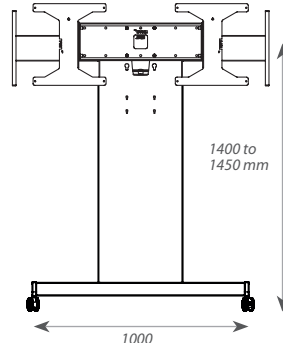

84" display on a
Floor to Wall
Stand

84" display on
a Rhobus HD
Trolley

Stands & Trolleys for 55" & 84" displays

Unicol produce Rhobus stand and trolley models that have heavy duty versions within the range enabling them to be used for both 55" and 84" displays. All rhobus models have ample capacity in the mast section for cabling, PCs and other systems. The heavy duty versions will support a weight of up to 130kg. The display mounts can also be utilised separately for wall mounting.

84 Order Code
RFWSH84 84" display

55" shown in
Sinterflex
White

Rhobus - Floor to Wall Stand

55 Order Code
RFWSH55 55" display

Trolley Mounting

The Rhobus trolleys have been tested and passed for use by Microsoft UK

84" shown in
Sinterflex
White

Rhobus HD - with storage for players / PC

84 Order Code
RH1HDSH84 Handles included

55" shown in
Sinterflex
Black

Rhobus - with storage for players / PC

55 Order Code
RH1SH55 Handles included