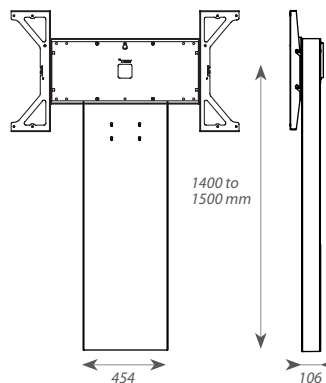

84" display on a
Floor to Wall
Stand

84" display on
a Rhobus HD
Trolley

Stands & Trolleys for 55" & 84" displays

Unicol produce Rhobus stand and trolley models that have heavy duty versions within the range enabling them to be used for both 55" and 84" displays. All rhobus models have ample capacity in the mast section for cabling, PCs and other systems. The heavy duty versions will support a weight of up to 130kg. The display mounts can also be utilised separately for wall mounting.

Wall Mounting

Wall Mount

84 Order Code
PLX0461 84" display

Wall Mount

55 Order Code
PLX0460 55" display

Floor to Wall Mounting

84" shown in
Sinterflex
White

Rhobus HD - Floor to Wall Stand

84 Order Code
RFWSH84 84" display

55" shown in
Sinterflex
White

Rhobus - Floor to Wall Stand

55 Order Code
RFWSH55 55" display

Trolley Mounting

The Rhobus trolleys have been tested and passed for use by Microsoft UK

84" shown in
Sinterflex
White

Rhobus HD - with storage for players / PC

84 Order Code
RH1HDSH84 Handles included

55" shown in
Sinterflex
Black

Rhobus - with storage for players / PC

55 Order Code
RH1SH55 Handles included