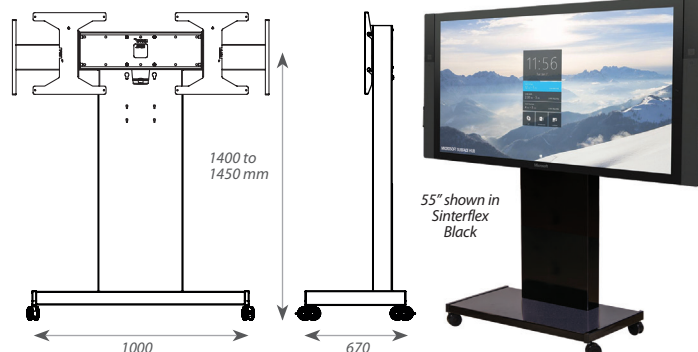

84" display on a
Floor to Wall
Stand

84" display on
a Rhobus HD
Trolley

Stands & Trolleys for 55" & 84" displays

Unicol produce Rhobus stand and trolley models that have heavy duty versions within the range enabling them to be used for both 55" and 84" displays. All rhobus models have ample capacity in the mast section for cabling, PCs and other systems. The heavy duty versions will support a weight of up to 130kg. The display mounts can also be utilised separately for wall mounting.

84 Order Code
RFWSH84 84" display

55" shown in
Sinterflex
White

Rhobus - Floor to Wall Stand

55 Order Code
RFWSH55 55" display

Trolley Mounting

The Rhobus trolleys have been tested and passed for use by Microsoft UK

84" shown in
Sinterflex
White

Rhobus HD - with storage for players / PC

84 Order Code
RH1HDSH84 Handles included

55" shown in
Sinterflex
Black

Rhobus - with storage for players / PC

55 Order Code
RH1SH55 Handles included