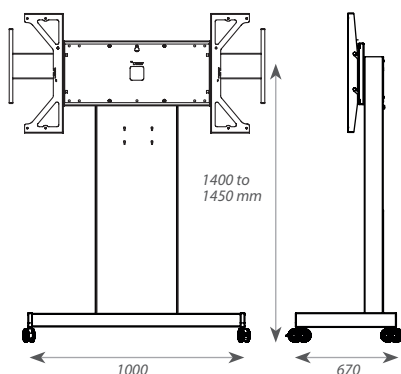

84 Order Code
RFWSH84 84" display

55" shown in
Sinterflex
White

Rhobus - Floor to Wall Stand

55 Order Code
RFWSH55 55" display

Trolley Mounting

The Rhobus trolleys have been tested and passed for use by Microsoft UK

84" shown in
Sinterflex
White

Rhobus HD - with storage for players / PC

84 Order Code
RH1HDSH84 Handles included

55" shown in
Sinterflex
Black

Rhobus - with storage for players / PC

55 Order Code
RH1SH55 Handles included