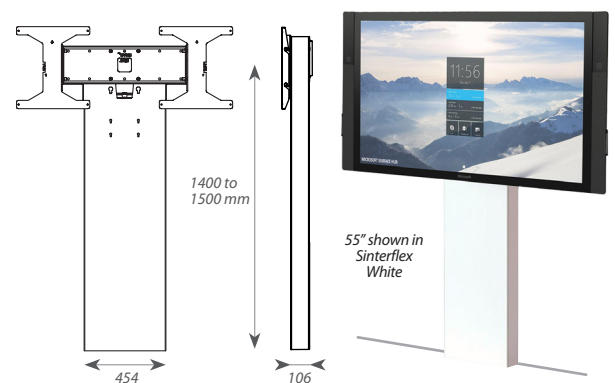

Rhobus - Floor to Wall Stand

55" shown in
Sinterflex
White